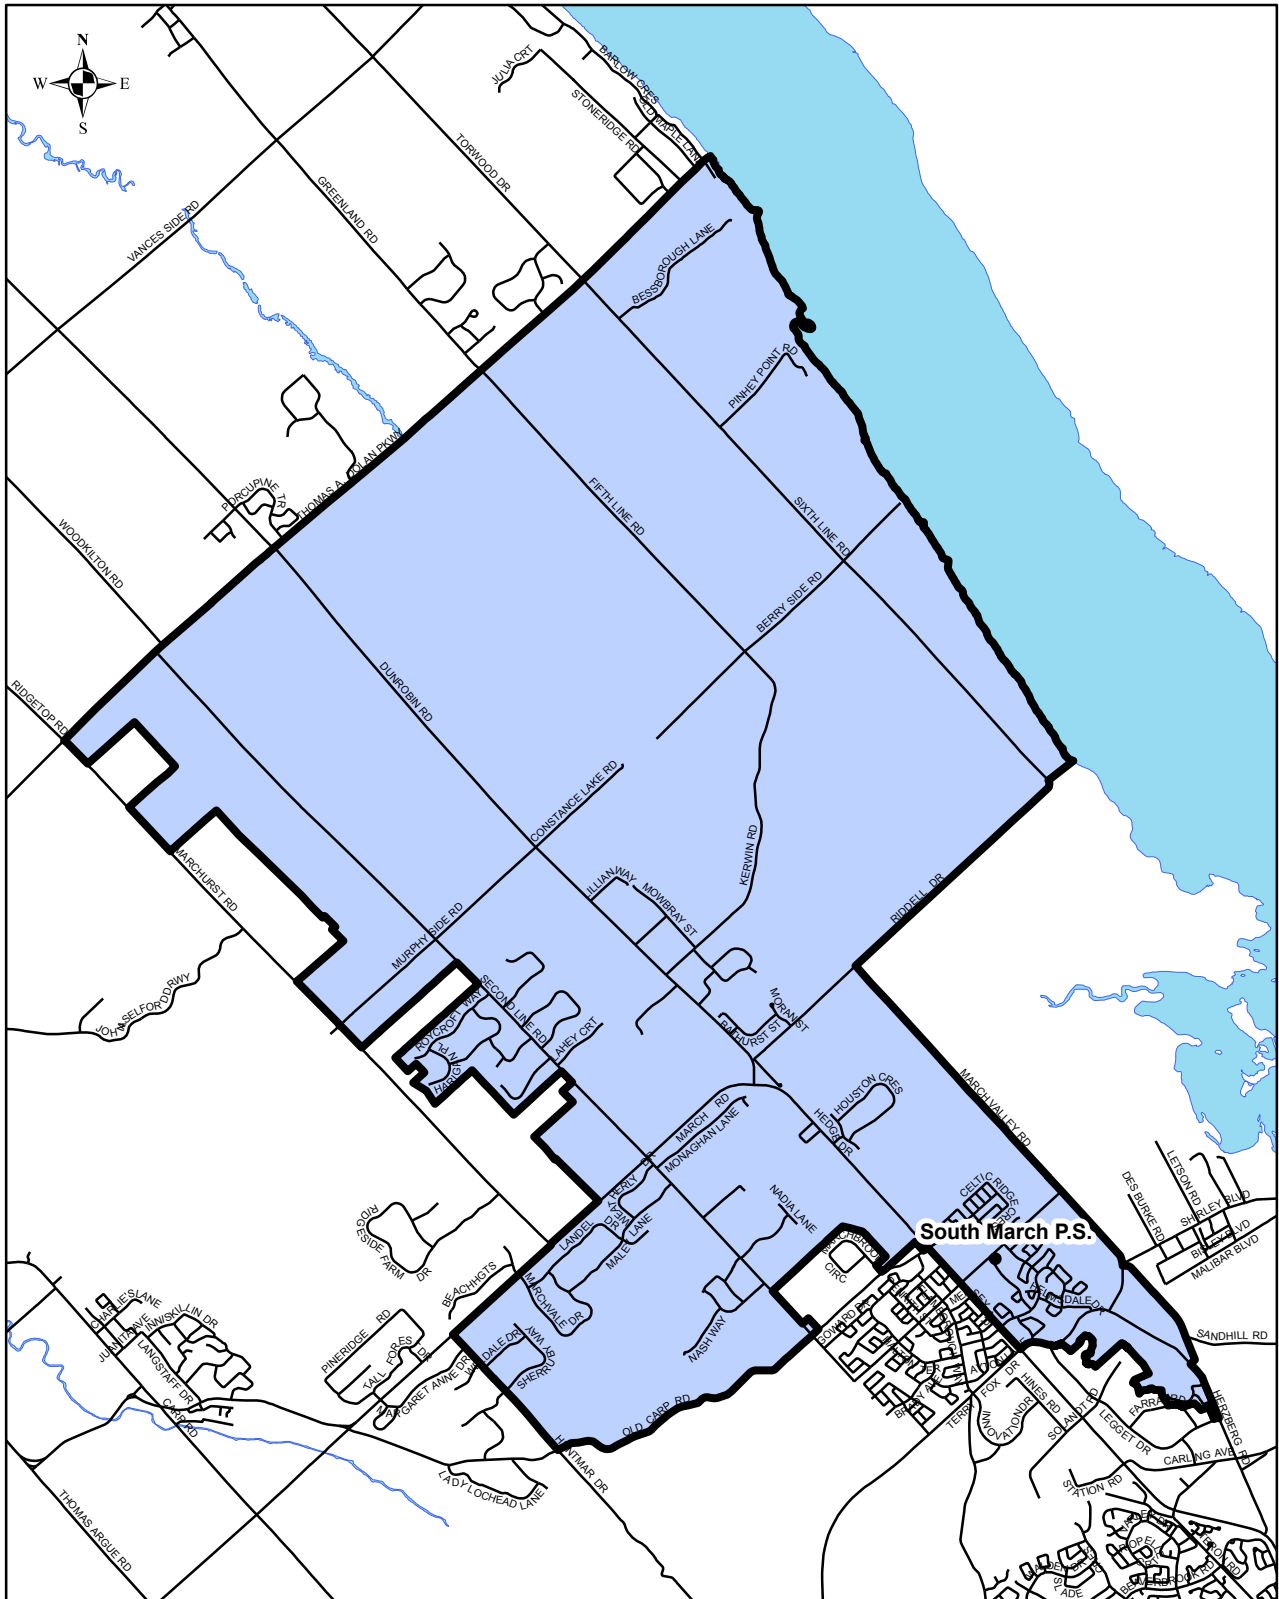

SOUTH MARCH PUBLIC SCHOOL JK to 6 for 2009-2010 English and Early French Immersion Attendance Boundary

South March Public School
1032 Klondike Road
Kanata K2K 1X7
(613)

Map is for illustrative purposes only.
For further information, visit www.ocdsb.ca.
September 2009